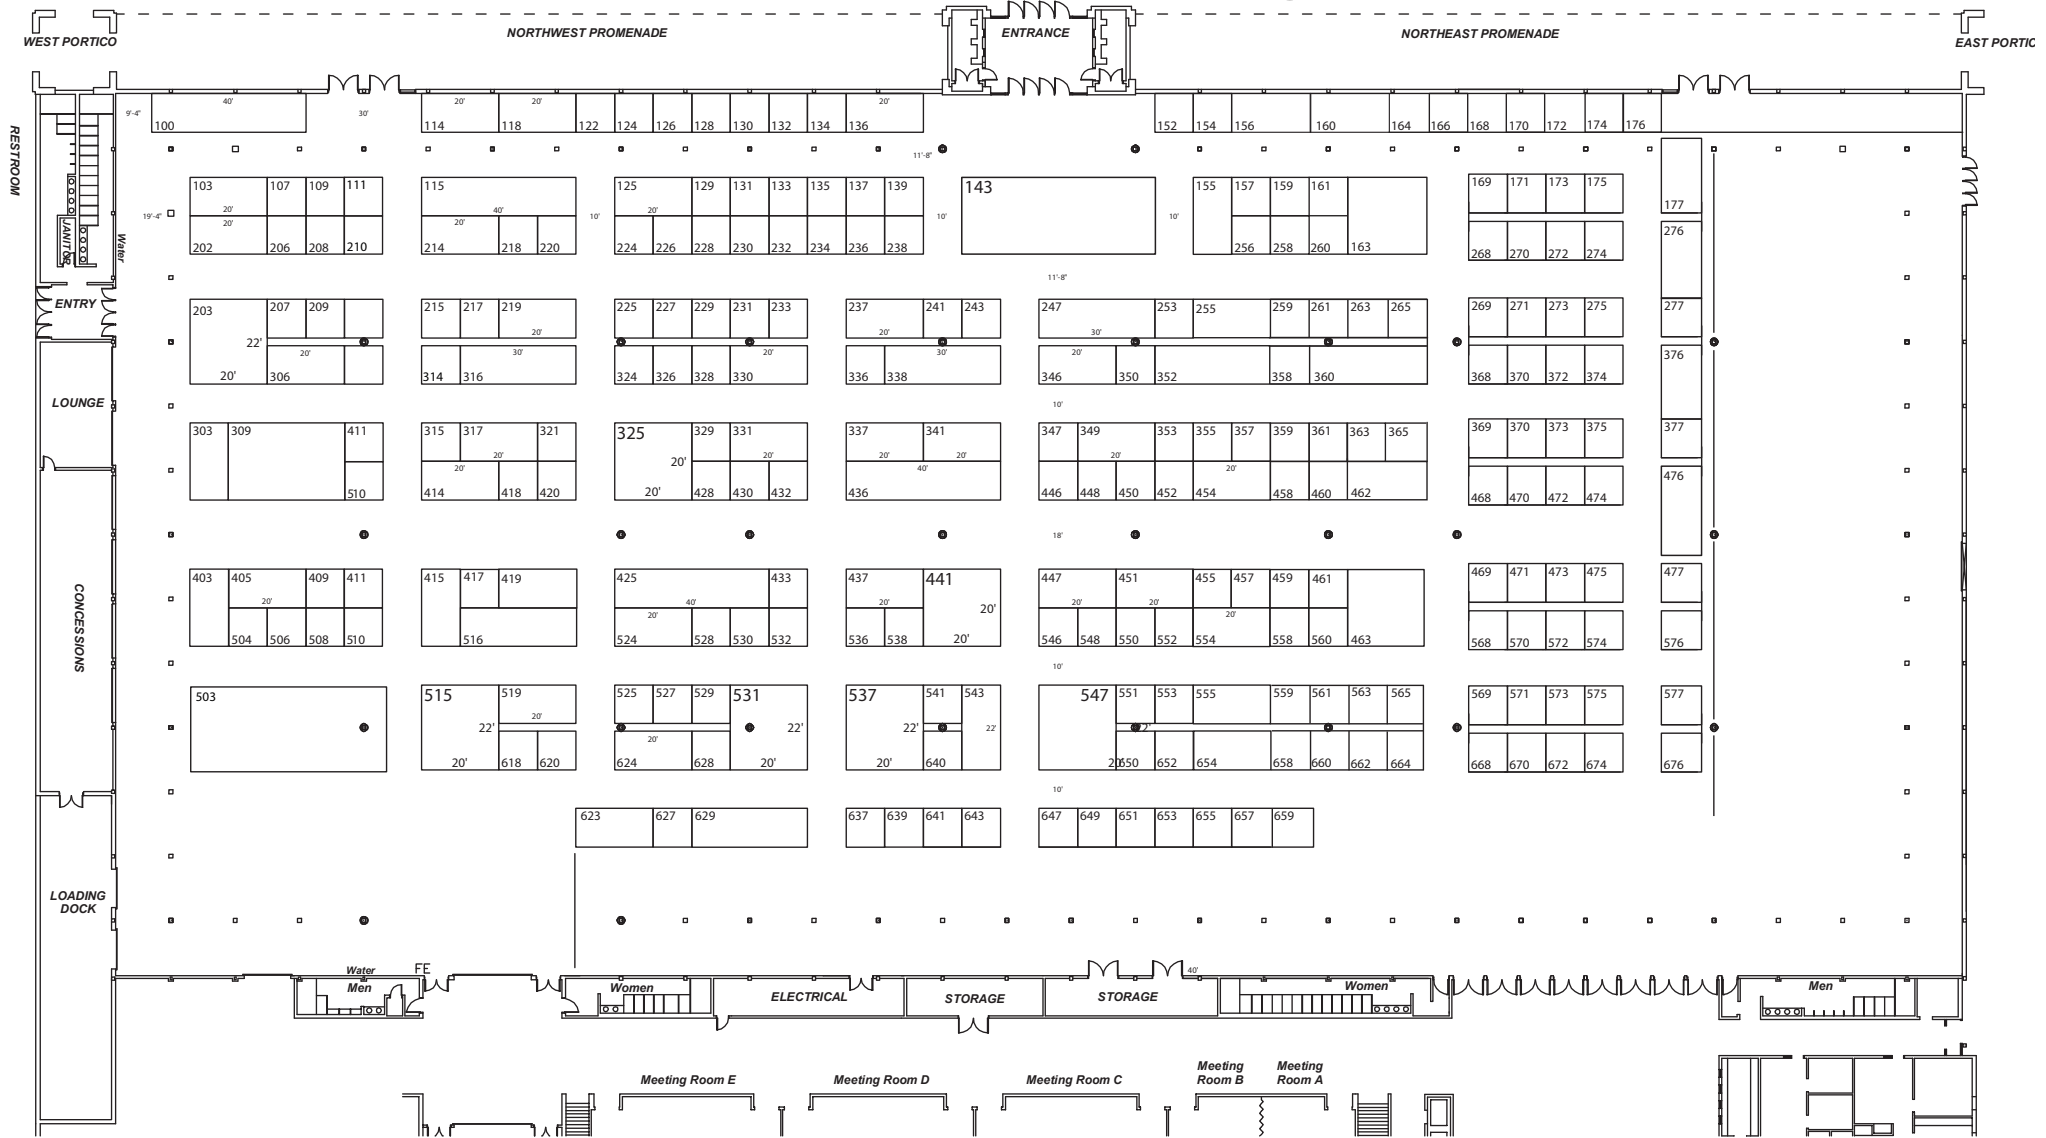

# IOWA HOME SHOW - January 13-15, 2012

<p><b>Show Hours:</b>  <b>Friday, Jan. 13</b> 4pm-8pm  <b>Saturday, Jan. 14</b> 10am-7pm  <b>Sunday, Jan. 15</b> 11am-4pm</p>	<p><b>Move In:</b>  <b>Wed., Jan. 11</b> 8am-8pm  <b>Thur., Jan. 12</b> 8am-8pm  <b>Fri., Jan. 13</b> 8am-3pm</p>	<p><b>Move Out:</b>  <b>Sun., Jan. 15</b> 4pm-10pm  <b>Mon., Jan. 16</b> 8am-Noon</p> <p>(No move-out before 4pm on Sunday.          All booths must be out by 12 noon on Monday.)</p>	<p><b>Booth Prices:</b></p> <table> <tr> <td>10' x 10' - \$725.00</td> <td>10' x 20' - \$1,450.00</td> </tr> <tr> <td>10' x 30' - \$2,175.00</td> <td>10' x 40' - \$2,900.00</td> </tr> <tr> <td>20' x 20' - \$2,900.00</td> <td>20' x 30' - \$4,350.00</td> </tr> <tr> <td colspan="2">20' x 40' and 20' x 50' - Bulk Space Pricing</td> </tr> <tr> <td colspan="2">Corner - add \$100.00</td> </tr> <tr> <td colspan="2">Ask about our Landscaper rate!</td> </tr> </table>	10' x 10' - \$725.00	10' x 20' - \$1,450.00	10' x 30' - \$2,175.00	10' x 40' - \$2,900.00	20' x 20' - \$2,900.00	20' x 30' - \$4,350.00	20' x 40' and 20' x 50' - Bulk Space Pricing		Corner - add \$100.00		Ask about our Landscaper rate!	
10' x 10' - \$725.00	10' x 20' - \$1,450.00														
10' x 30' - \$2,175.00	10' x 40' - \$2,900.00														
20' x 20' - \$2,900.00	20' x 30' - \$4,350.00														
20' x 40' and 20' x 50' - Bulk Space Pricing															
Corner - add \$100.00															
Ask about our Landscaper rate!															